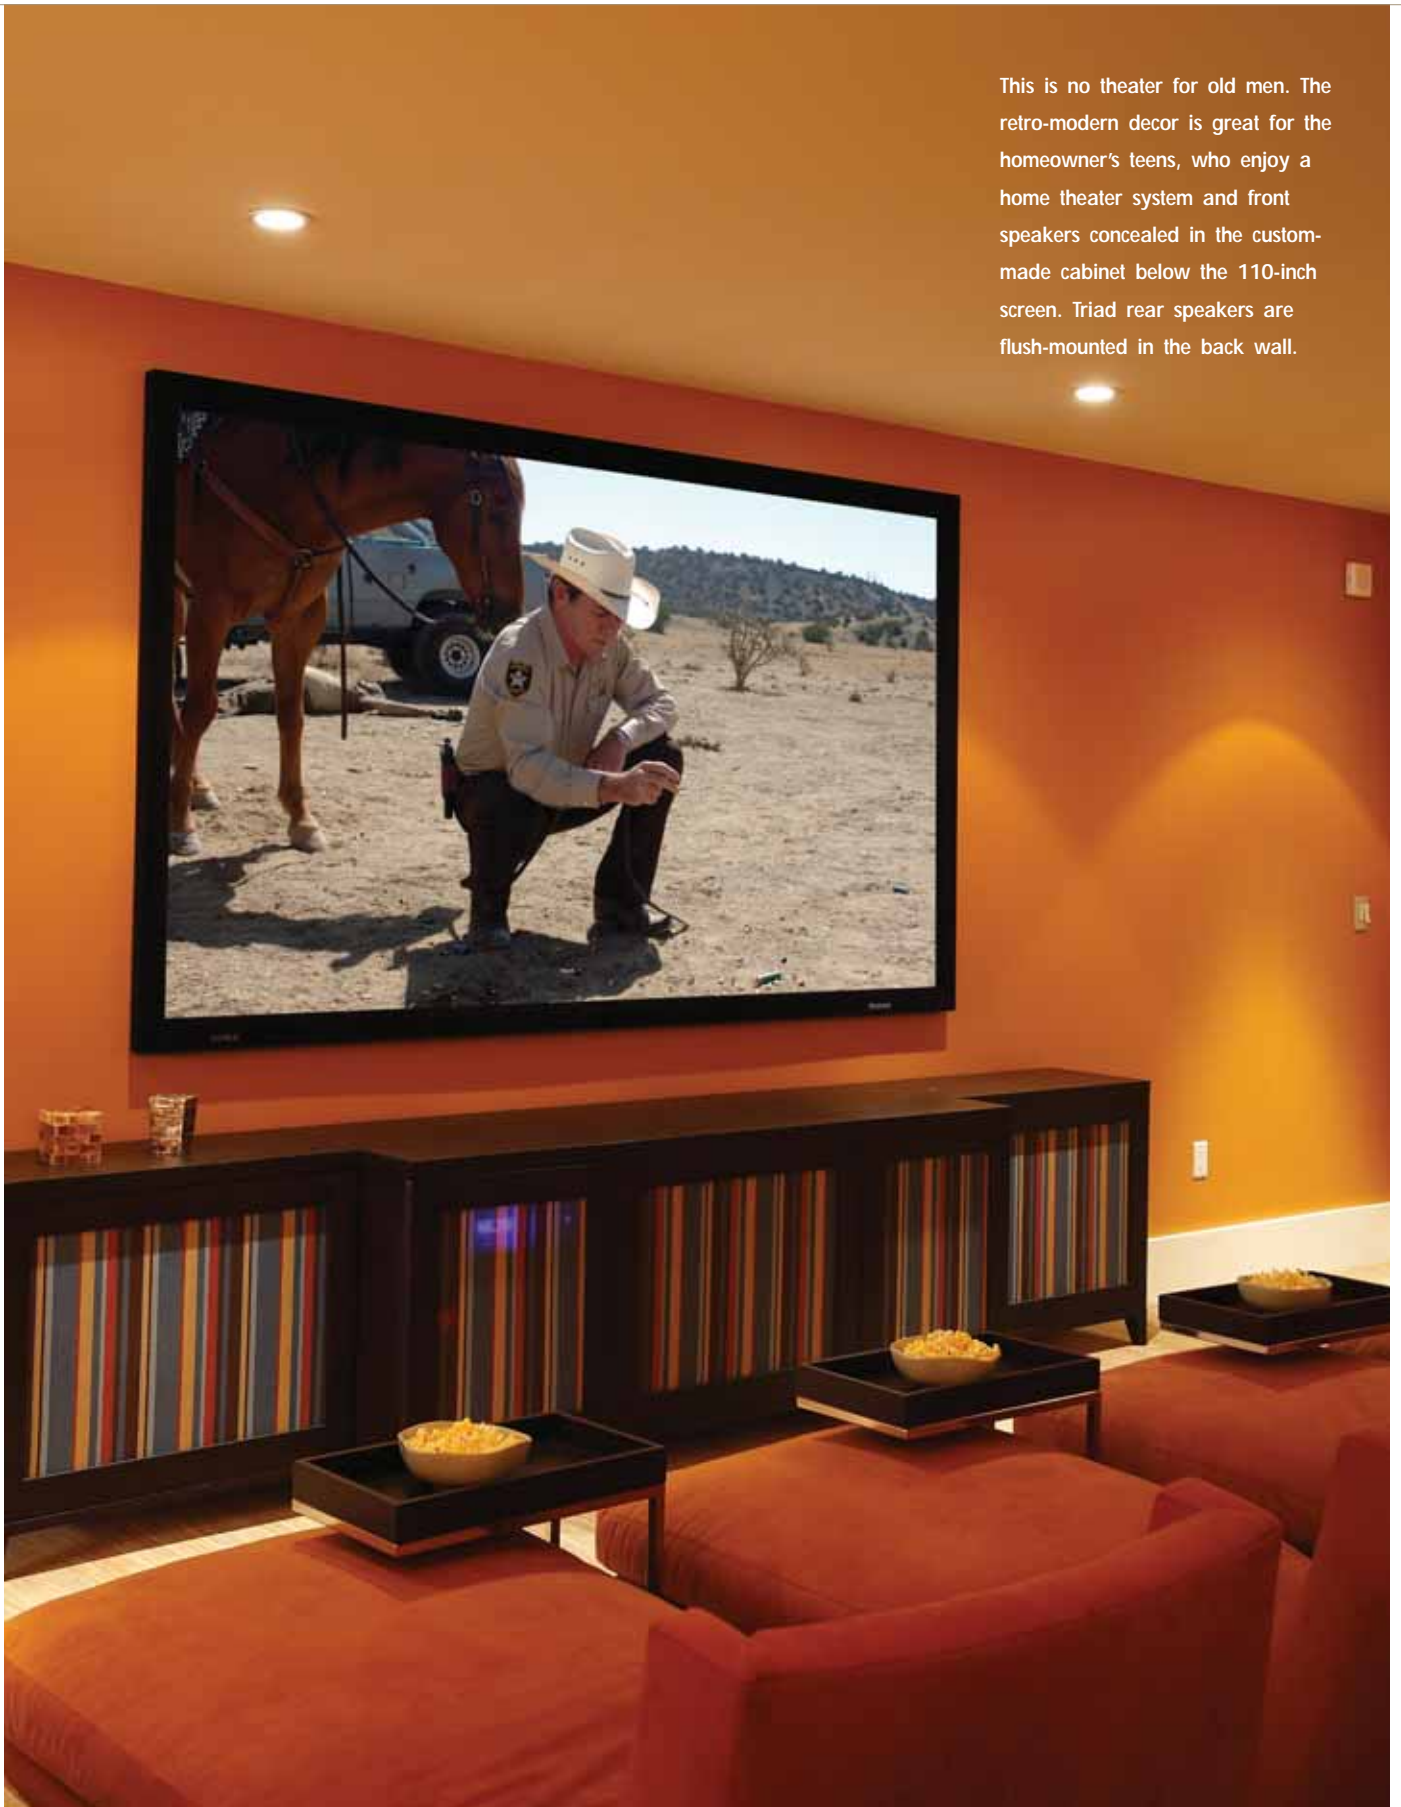

# Mod Squad

Some retro digs house today's cool gear. *photography by Olson Photographic*

It's young, it's hip. It's kind of a retro mod, says interior designer Eddy Dumas of this basement theater used a lot by the homeowner's teens.

The playful design—with its pumpkin-colored walls, ceramic tile fireplace, retro-looking chaises, and colorful custom-made equipment cabinet—sets the stage for big-screen home theater fun, courtesy of a high-performing home theater system.

natural light, says Dumas of interior design company Worth Interiors. A chimney and flue was turned into a ceramic tile fireplace to add visual interest.

Barbara Barry chaises in the front row were fitted with tables that fold down when not in use, and Worth Interiors complemented the chaises with a custom-made sofa in the back row. The comfortable seating and style of the room make a great place to kick back, put your feet up and enjoy a movie or sporting event.

But hey, a home theater is only as good as when the lights go down. And there's nothing retro about the electronics system. A 5.7-

This is no theater for old men. The retro-modern decor is great for the homeowner's teens, who enjoy a home theater system and front speakers concealed in the custom-made cabinet below the 110-inch screen. Triad rear speakers are flush-mounted in the back wall.